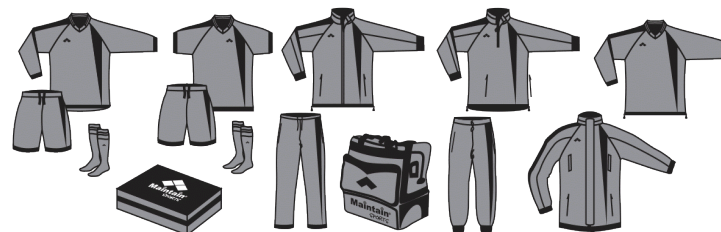

SOCKS

KEY WAY

JACKET

PRESENTATION SUIT

HALF SLEEVE

SOCKS

BAG

BOX

SINGA SOCCER SET

100% Polyester
Long Sleeve Dry Fabric
Keep Away from the Skin
Keeping you cool and Comfortable

LINGA SOCCER SET

100% Polyester
Half Sleeve Dry Fabric
Keep Away from the Skin
Keeping you cool and Comfortable