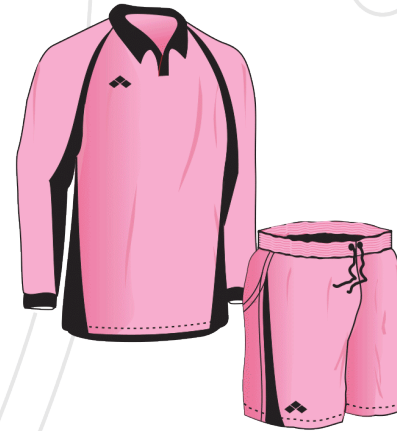

SOCKS

KEY WAY

JACKET

PRESENTATION SUIT

HALF SLEEVE

SOCKS

BAG

BOX

SINGA SOCCER SET

100% Polyester
Long Sleeve Dry Fabric
Keep Away from the Skin
Keeping you cool and Comfortable

LINGA SOCCER SET

100% Polyester
Half Sleeve Dry Fabric
Keep Away from the Skin
Keeping you cool and Comfortable