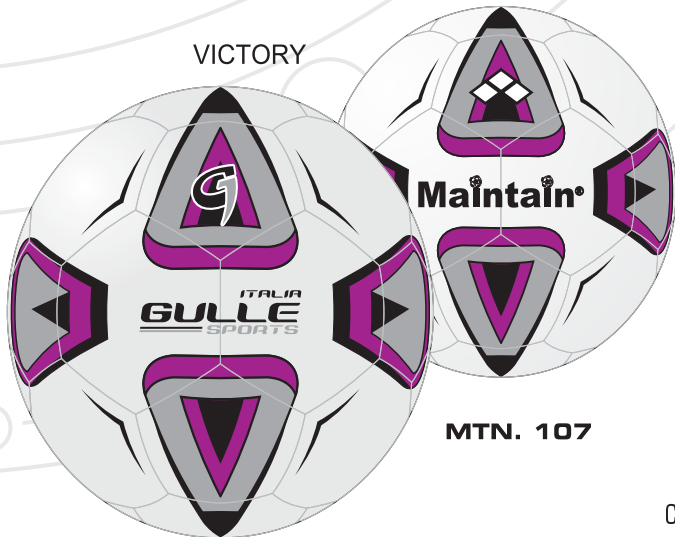

RECOMMENDED FOR

ALL WEATHER

OFFICIAL SIZE & WEIGHT

5 SIZE

GUARANTEED HAND SEWN

32 PANEL

MTN. 105

MTN. 106