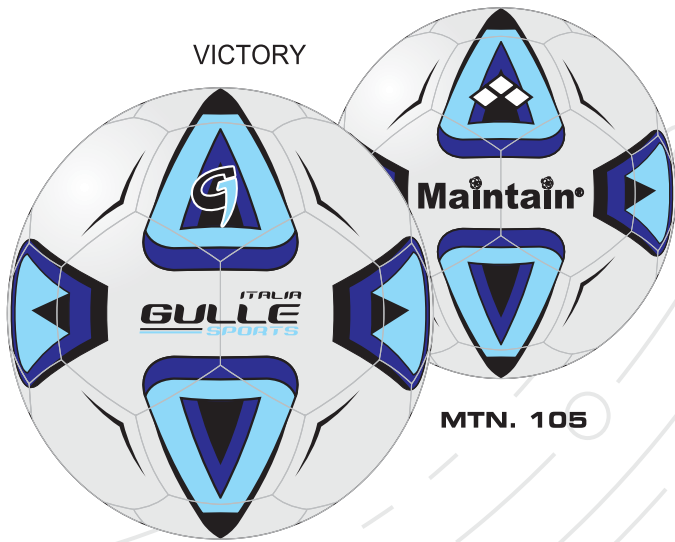

RECOMMENDED FOR

ALL WEATHER

OFFICIAL SIZE & WEIGHT

5 SIZE

GUARANTEED HAND SEWN

32 PANEL

MTN. 105

MTN. 106