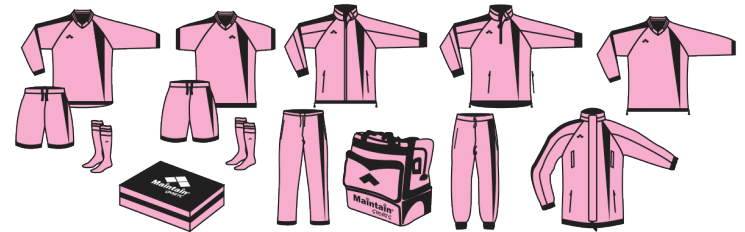

SOCKS

KEY WAY

JACKET

PRESENTATION SUIT

HALF SLEEVE

SOCKS

BAG

BOX

SINGA SOCCER SET

100% Polyester
Long Sleeve Dry Fabric
Keep Away from the Skin
Keeping you cool and Comfortable

LINGA SOCCER SET

100% Polyester
Half Sleeve Dry Fabric
Keep Away from the Skin
Keeping you cool and Comfortable