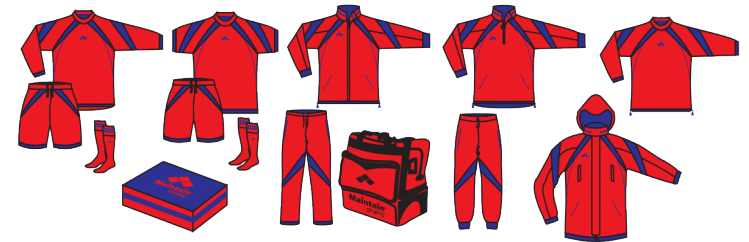

BALLY SOCCER CLUB KIT

BAG