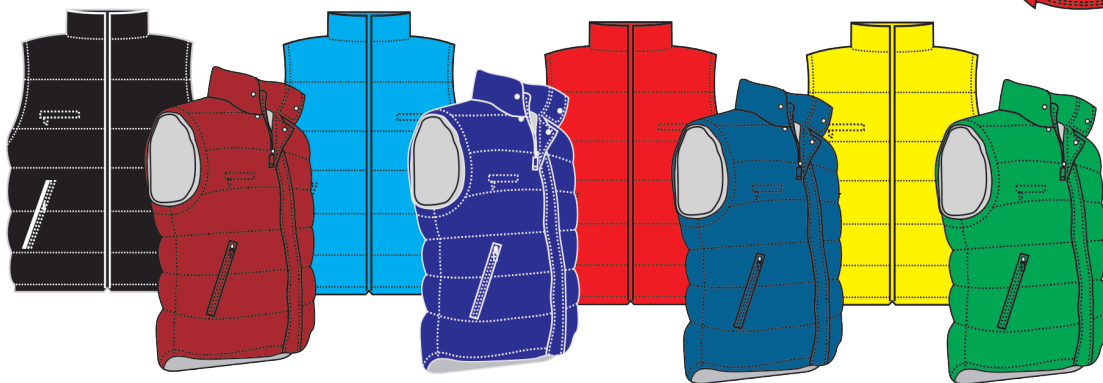

CHUPA WINTER JACKET

MTN.189

100% polyester water repellent filling & brushed lining for warmth zip pockets