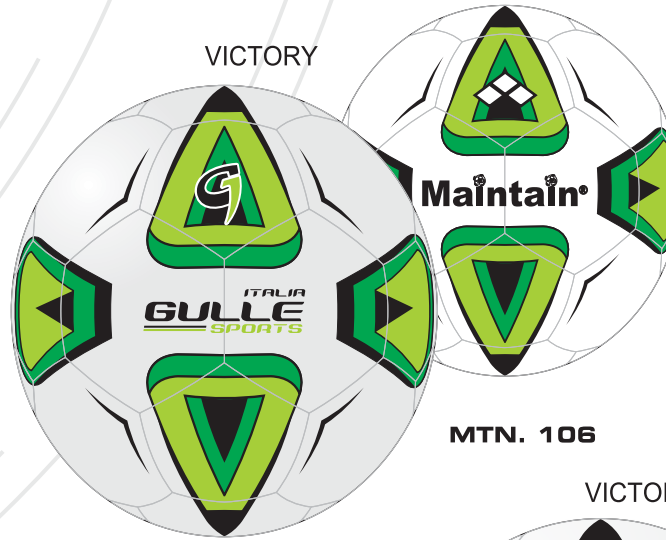

RECOMMENDED FOR

ALL WEATHER

OFFICIAL SIZE & WEIGHT

5 SIZE

GUARANTEED HAND SEWN

32 PANEL

MTN. 105

MTN. 106