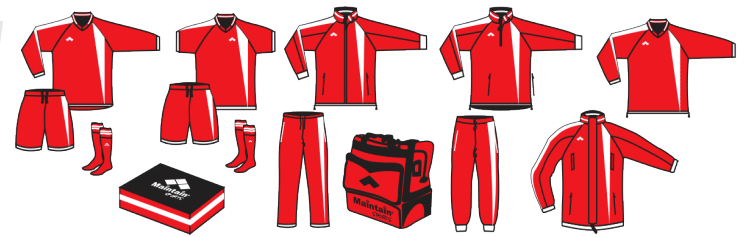

SOCKS

KEY WAY

JACKET

PRESENTATION SUIT

HALF SLEEVE

SOCKS

BAG

BOX

SINGA SOCCER SET

100% Polyester
Long Sleeve Dry Fabric
Keep Away from the Skin
Keeping you cool and Comfortable

LINGA SOCCER SET

100% Polyester
Half Sleeve Dry Fabric
Keep Away from the Skin
Keeping you cool and Comfortable